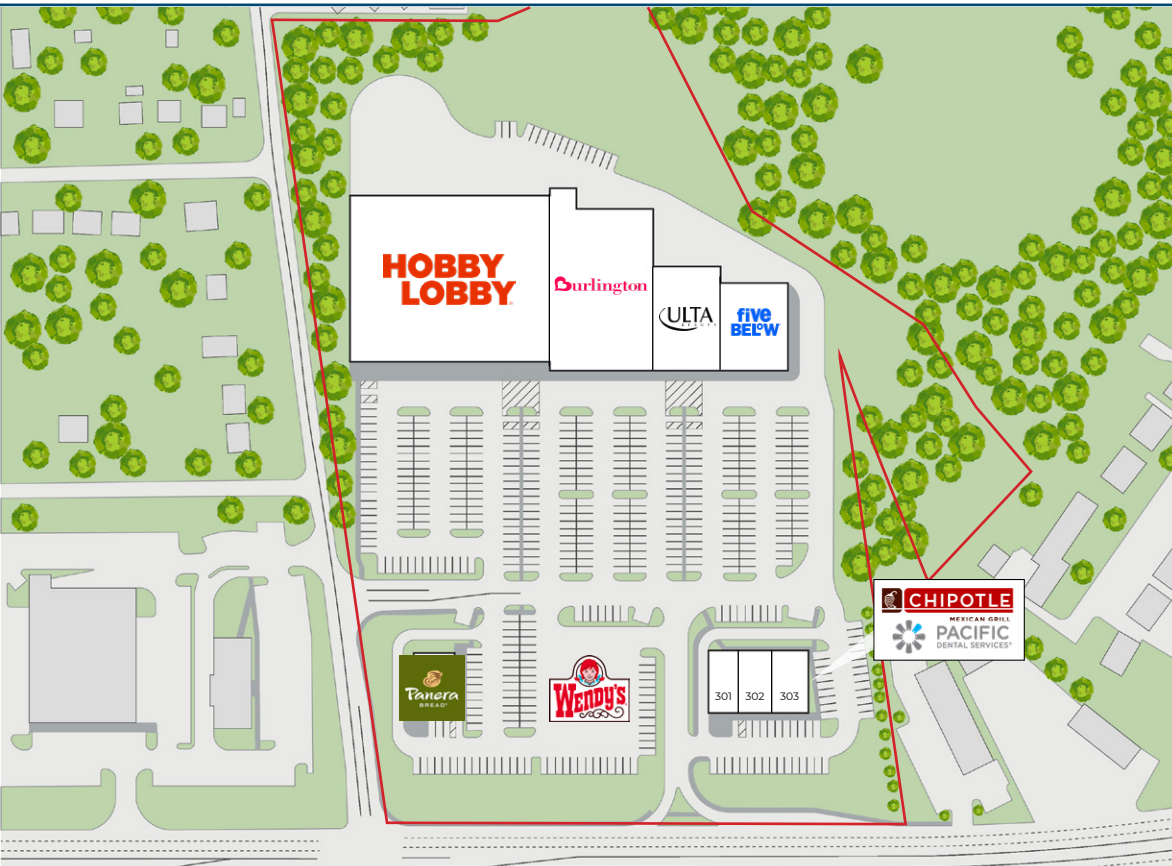

MORRISON
INVESTMENT
GROUP

CHERRYDALE MARKET

N. PLEASANTBURG DR & FURMAN, GREENVILLE, SC

UNDER CONSTRUCTION **COMPLETION 1ST QUARTER 2022**

PACIFIC
DENTAL SERVICES®

CHIPOTLE
MEXICAN GRILL

SHOPPING CENTER

- 1000 Hobby Lobby
- 1001 Burlington
- 1002 ULTA
- 1003 Five Below

OUTPARCEL 1

- 100 Panera Bread

OUTPARCEL 2

- 200 Wendy's

OUTPARCEL 3

- 301 Available
- 302 Chipotle
- 303 Pacific Dental Services